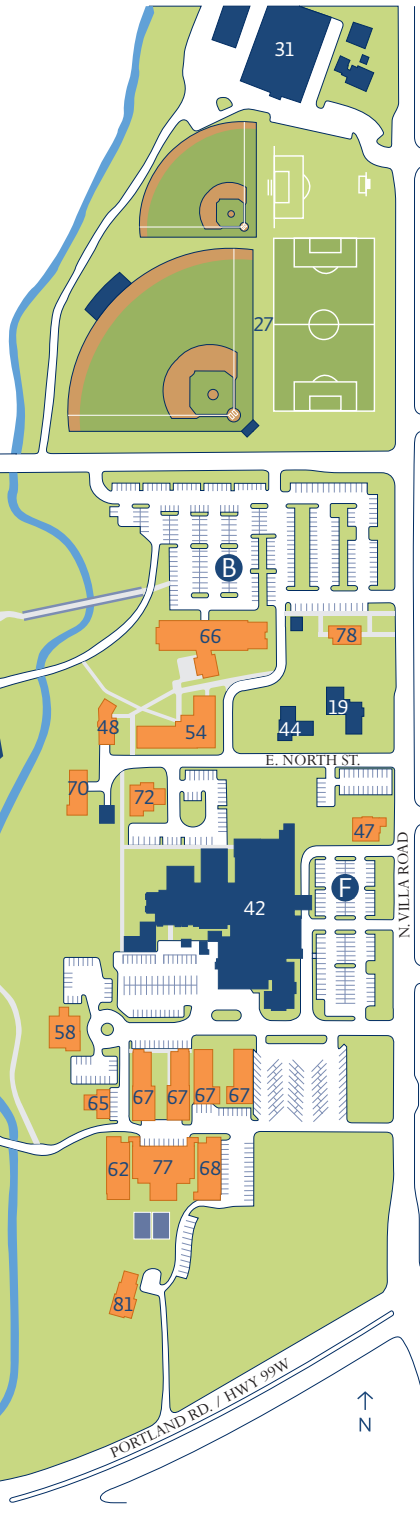

# GEORGE FOX UNIVERSITY

414 North Meridian St., Newberg, OR 97132  
503-538-8383 georgefox.edu

Future athletic fields 1/2 mile →

8  
7  
6  
5  
4  
3  
2  
1

A B C D E F

## ● Campus Facilities

1. Academic Resource Center	C4
2. Amphitheater	D6
3. Armstrong House	A2
4. Bauman Auditorium	B6
5. Brouger Hall	B5
6. Centennial Tower	B4
7. Center Street House	A6
8. Colcord Memorial Field	C6
9. Costume Shop	C1
10. Edwards-Holman Science Center	B5
11. Financial Affairs Office	B2
12. Fry House	C2
13. Gregory Atrium	B4
14. Heacock Commons	C4
15. Hoover Academic Building	B4
16. Klages Dining Hall	C4
17. Lemmons Center	A5
18. Lindgren Gallery	B6
19. Lyda House	F6
20. Mail Services/Print Services	C5
21. Media Communication Center	A6
22. Meridian Street House	A2
23. Virginia Millage Memorial Rose Garden	B5
24. Minthorne Gallery	A4
25. Minthorn Hall	B4
26. Moore House	C2
27. Morse Athletic Fields	E8
28. Murdock Learning Resource Center	C5
29. North Street Annex	B5
30. Pennington House	B2
31. Plant Services	F8
32. Prayer Chapel	D4
33. River Street House	B3
34. Ross Center	B6
35. Security Services	A3
36. Sheridan Street House	A2
37. Stevens Center	B3
38. Student Union Building	C4
39. Tennis Courts	C5
40. University Fund Office	A2
41. University Store	C4
42. Villa Academic Complex	E5
43. Wheeler Sports Center	D7
44. Wilhite House	F6
45. Wood-Mar Hall	A4
46. Woodward House	B2
47. Wright House	B2

## ▨ Parking

A. Bauman/Ross Center Parking Lot	B7
B. Fulton Street Parking Lot	E7
C. Hoover/Wood-Mar Parking Lot	A4
D. Pennington Parking Lot	C3
E. Stevens Center Parking Lot	A3
F. Villa Road Parking Lot	F5